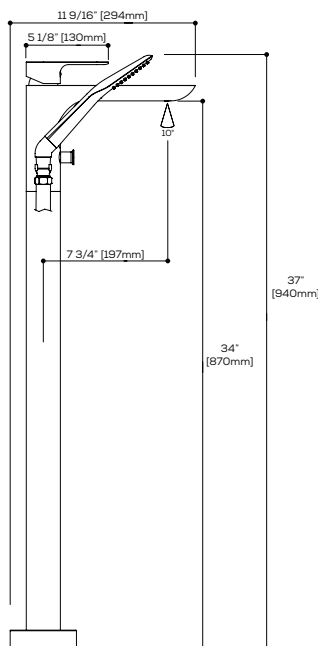

CERTIFICATIONS & COMPLIANCE

ASME A112.18.1   EPA WaterSense® (Handshower)
CSA B125.1   ADA

Quick access to warranty and support: