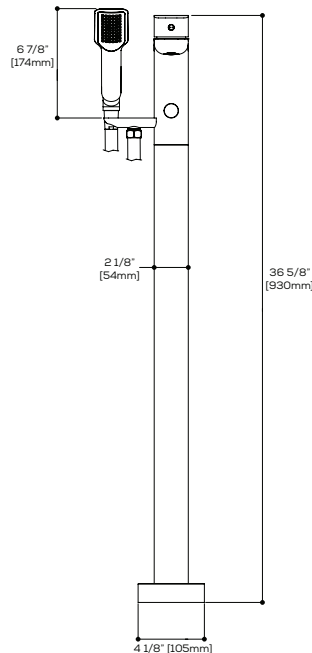

CERTIFICATIONS & COMPLIANCE

ASME A112.18.1   EPA WaterSense® (Handshower)
CSA B125.1   ADA

Quick access to warranty and support: