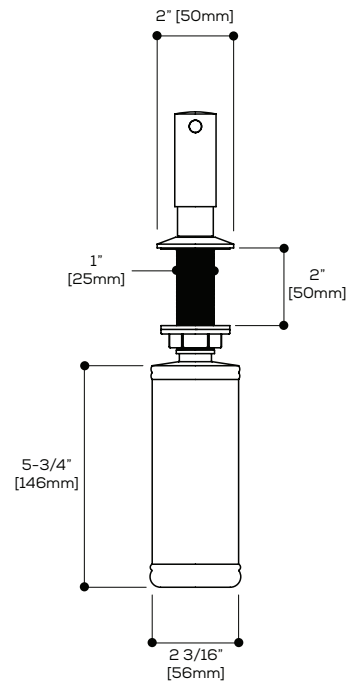

FINISHES

Polished chrome (PC)
Electro Black (EBK)
White (WH)

Brushed Nickel PVD (BNVD)
Sunset PVD (SUVD)

Quick access to warranty and support: