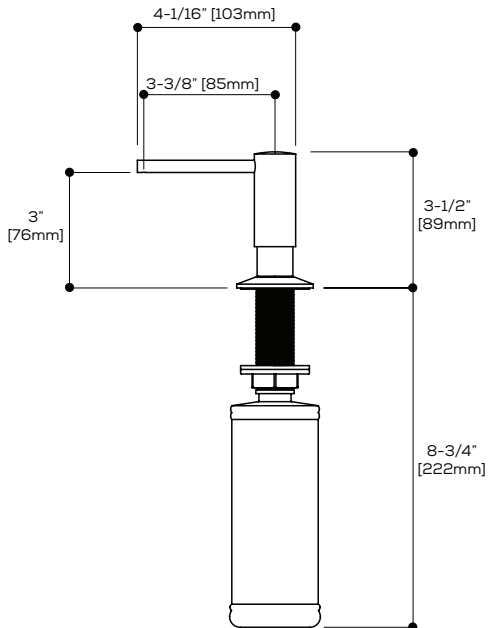

FINISHES

Polished chrome (PC)
Electro Black (EBK)
White (WH)

Brushed Nickel PVD (BNVD)
Sunset PVD (SUVD)

Quick access to warranty and support: