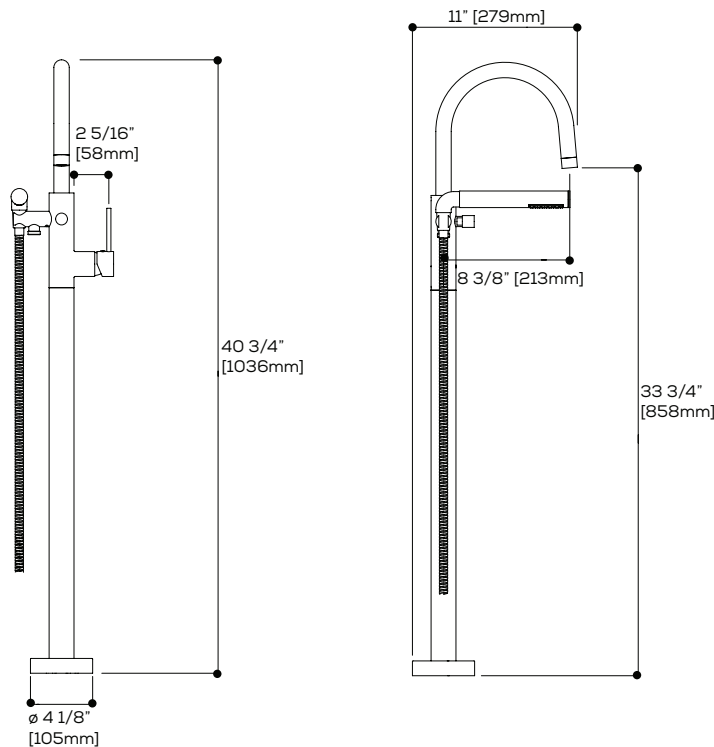

CERTIFICATIONS & COMPLIANCE

ASME A112.18.1

CSA B125.1

EPA WaterSense® (Handshower)

ADA

Quick access to warranty and support:

Aquabrax cannot be held responsible for any technical, typographical errors or omissions contained within this document and reserves the right to make changes without prior notice.