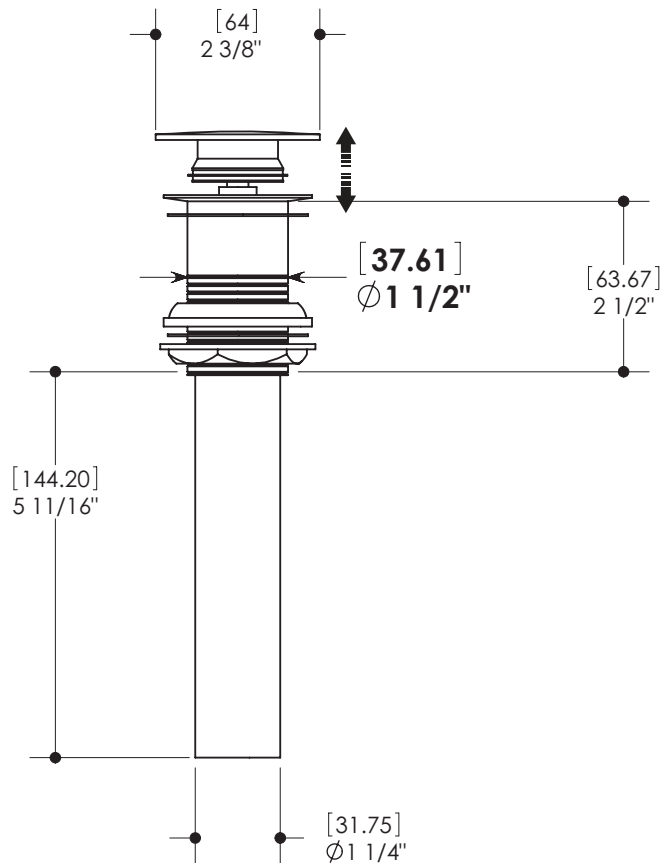

CERTIFICATIONS & COMPLIANCE

ASME A112.18.1	CSA B125.1

Quick access to warranty and support: