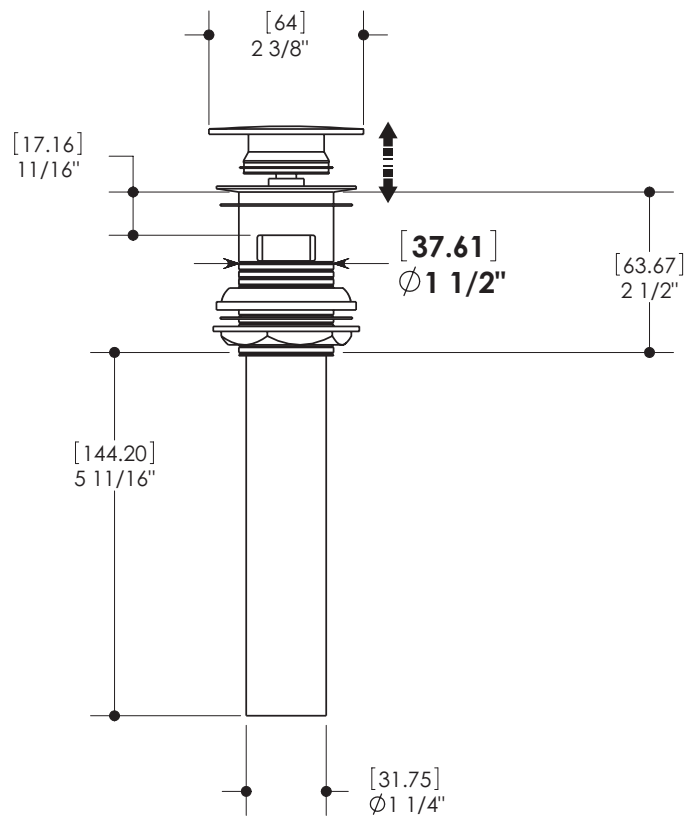

CERTIFICATIONS & COMPLIANCE

ASME A112.18.1	CSA B125.1

Quick access to warranty and support: