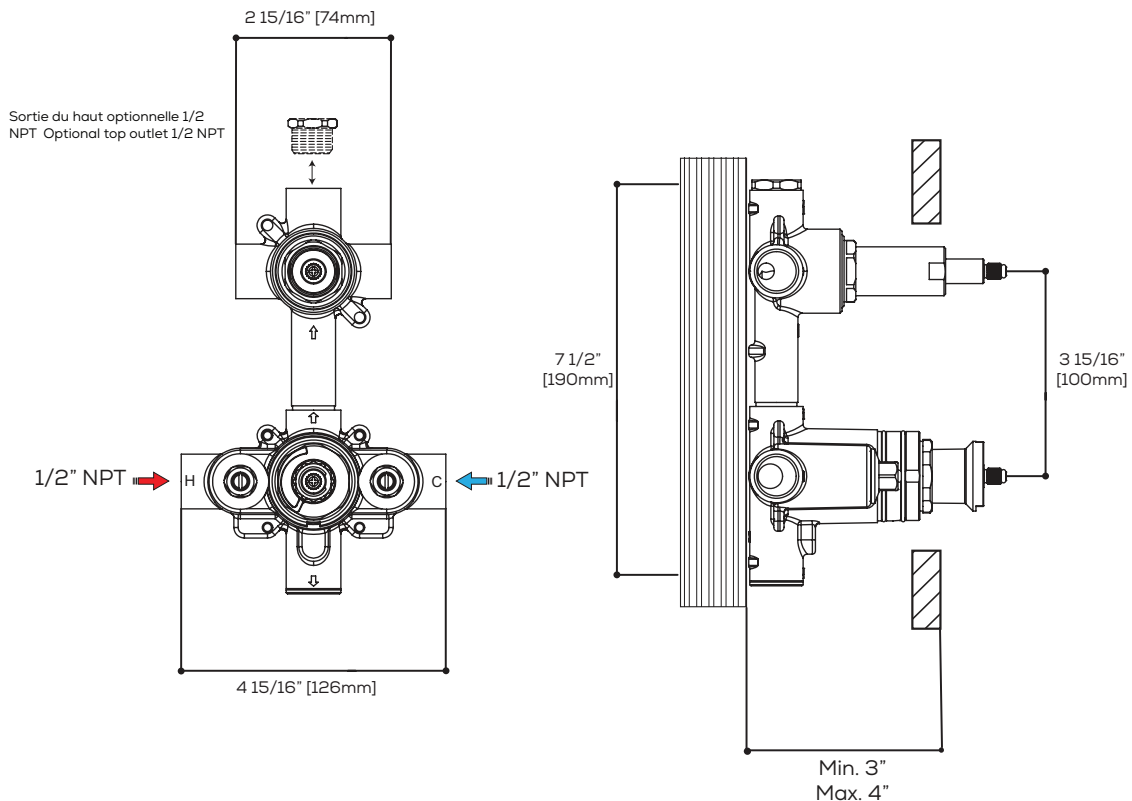

FEATURES

- Solid brass
- Fluehs German-made 1/2" thermostatic cartridge
- Reversible service check valves with filters
- Diverter test cap
- Removable NPT plug on the top outlet
- 1/2" female water inlets / outlets - NPT

Flow rate: 10.8 gpm (40L/min)

CERTIFICATIONS & COMPLIANCE

ASME A112.18.1

CSA B125.1

Quick access to warranty and support: