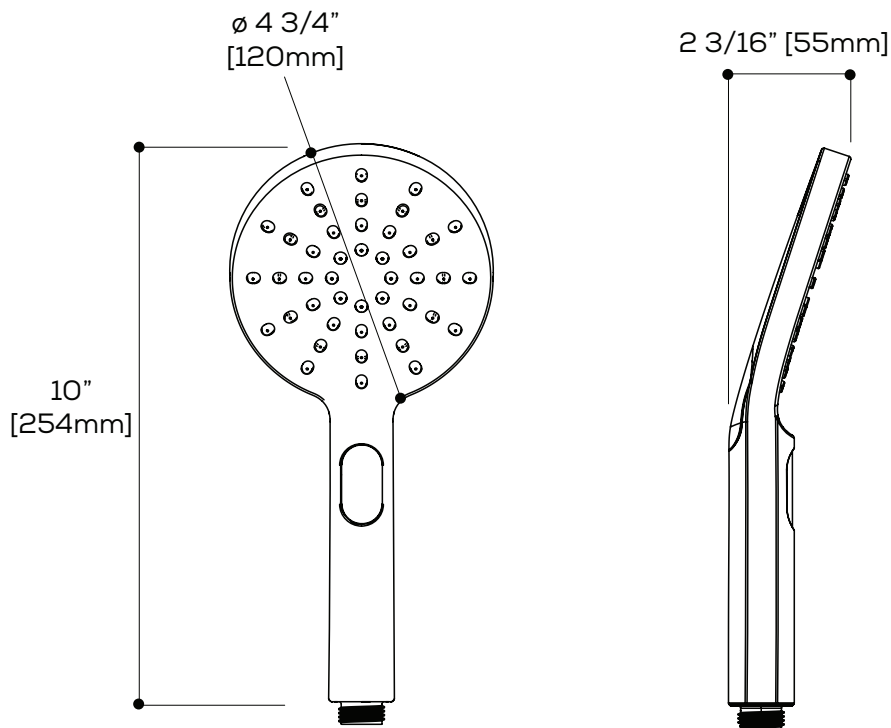

FEATURES

3 functions: rain / rain-mist / jet

Flow rate: 1.8 gpm

FINISHES

Polished chrome (PC)	Brushed Nickel PVD (BNVD)
Electro Black (EBK)	Sunset PVD (SUVD)
White (WH)	

CERTIFICATIONS & COMPLIANCE

ASME A112.18.1	EPA WaterSense®
CSA B125.1	