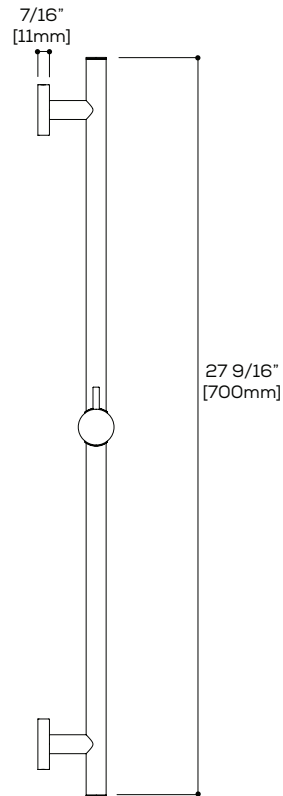

FEATURES

Round rail with adjustable metal sliding hook
Metal bar (stainless steel)

FINISHES

Polished chrome (PC) Brushed Nickel PVD (BNVD)
Electro Black (EBK) Sunset PVD (SUVD)
White (WH)

Quick access to warranty
and support: