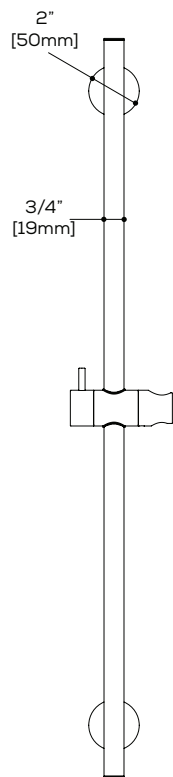

FEATURES

Round rail with adjustable metal sliding hook
Metal bar (stainless steel)

FINISHES

Polished chrome (PC) Brushed Nickel PVD (BNVD)
Electro Black (EBK) Sunset PVD (SUVD)
White (WH)

Quick access to warranty
and support: