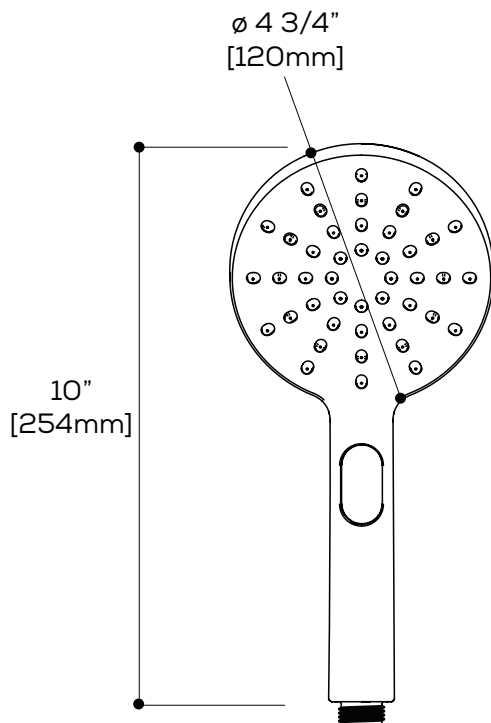

ø 9 1/2"
[241mm]

Quick access to warranty
and support:

FEATURES

Solid brass construction
1/2" NPT male connection

FINISHES

Polished chrome (PC)	Brushed Nickel PVD (BNVD)
Electro Black (EBK)	Sunset PVD (SUVD)
White (WH)	

Quick access to warranty and support:

FEATURES

Round spout without diverter
Solid brass
1/2" slip-fit inlet

FINISHES

Polished chrome (PC) Brushed Nickel PVD (BNVD)
Electro Black (EBK) Sunset PVD (SUVD)
White (WH)