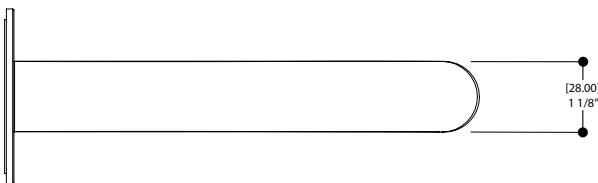

Quick access to warranty and support:

FEATURES

Round spout without diverter
Solid brass
1/2" slip-fit inlet

FINISHES

Polished chrome (PC) Brushed Nickel PVD (BNVD)
Electro Black (EBK) Sunset PVD (SUVD)
White (WH)

CERTIFICATIONS & COMPLIANCE

ASME A112.18.1 EPA WaterSense®
CSA B125.1

Quick access to warranty
—and support:

FEATURES

Double interlock 5' spiral hose
ANTI TWIST (one end with ball-bearing)
1/2" connections