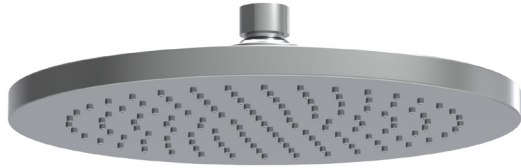

FEATURES

Stainless-steel construction
Contemporary style
Silicone spray nozzles for easy cleaning
1/2" female connection

Flow rate: 1.8 gpm

FINISHES

Polished chrome (PC)   Brushed Nickel PVD (BNVD)
Electro Black (EBK)   Sunset PVD (SUVD)
White (WH)

CERTIFICATIONS & COMPLIANCE

ASME A112.18.1   EPA WaterSense®
CSA B125.1

2 3/16"
[55mm]

ø 9 1/2"
[241mm]

Quick access to warranty
and support: