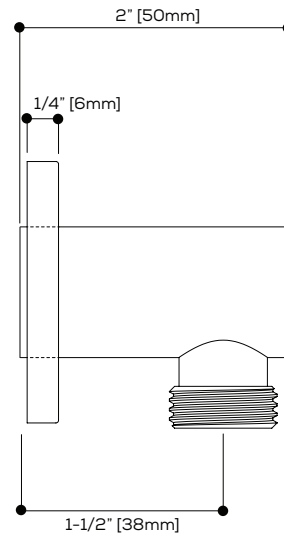

Quick access to warranty
and support: