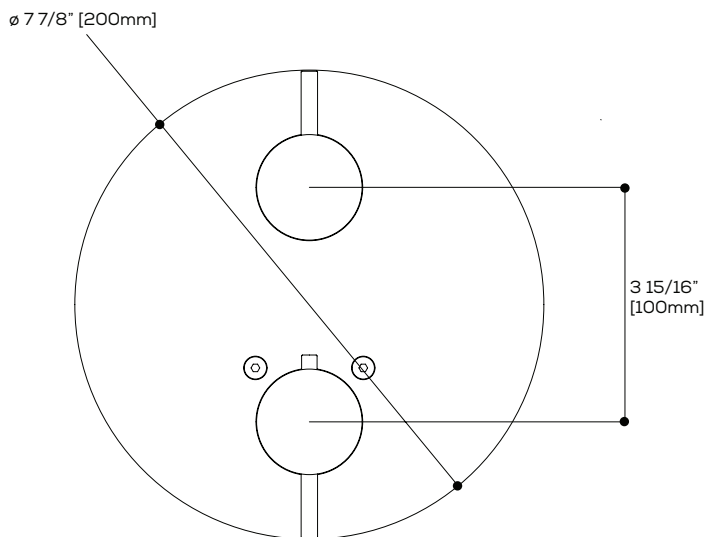

CERTIFICATIONS & COMPLIANCE

ASME A112.18.1

CSA B125.1

Quick access to warranty and support:

FEATURES

- 15" round shower arm
- Round flange
- 1/2" NPT male connection

FINISHES

- Polished chrome (PC)
- Brushed Nickel PVD (BNVD)
- Electro Black (EBK)
- Sunset PVD (SUVD)
- White (WH)

ø 9 1/2"
[241mm]

Quick access to warranty
and support:

FEATURES

Solid brass construction
1/2" NPT male connection

FINISHES

Polished chrome (PC)	Brushed Nickel PVD (BNVD)
Electro Black (EBK)	Sunset PVD (SUVD)
White (WH)	