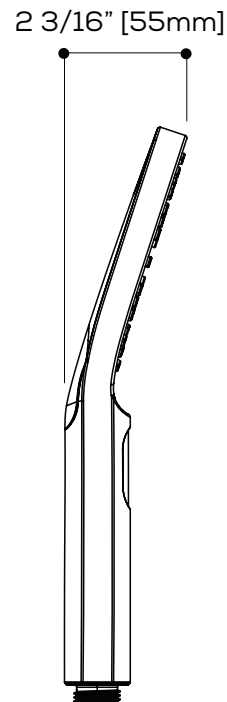

CERTIFICATIONS & COMPLIANCE

ASME A112.18.1

CSA B125.1

Quick access to warranty and support:

FEATURES

- 15" round shower arm
- Round flange
- 1/2" NPT male connection

FINISHES

- Polished chrome (PC)
- Brushed Nickel PVD (BNVD)
- Electro Black (EBK)
- Sunset PVD (SUVD)
- White (WH)

Flow rate: 1.8 gpm

FINISHES

Polished chrome (PC) Brushed Nickel PVD (BNVD)
Electro Black (EBK) Sunset PVD (SUVD)
White (WH)

CERTIFICATIONS & COMPLIANCE

ASME A112.18.1 EPA WaterSense®
CSA B125.1

2 3/16"
[55mm]

ø 9 1/2"
[241mm]

Quick access to warranty
and support:

FEATURES

Solid brass construction
1/2" NPT male connection

FINISHES

Polished chrome (PC)	Brushed Nickel PVD (BNVD)
Electro Black (EBK)	Sunset PVD (SUVD)
White (WH)	

Quick access to warranty and support:

FEATURES

Round spout without diverter
Solid brass
1/2" slip-fit inlet

FINISHES

Polished chrome (PC) Brushed Nickel PVD (BNVD)
Electro Black (EBK) Sunset PVD (SUVD)
White (WH)