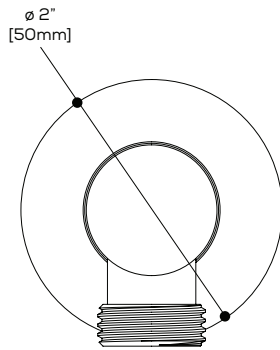

Quick access to warranty
and support: