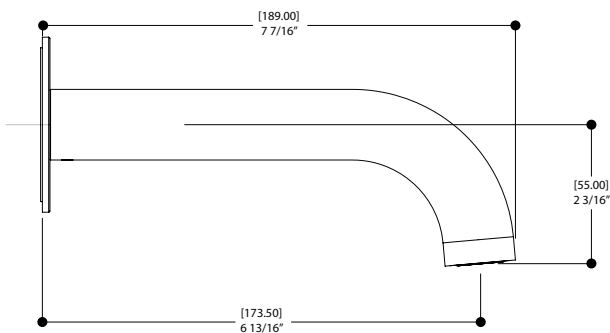

Quick access to warranty and support:

FEATURES

Round spout without diverter
Solid brass
1/2" slip-fit inlet

FINISHES

Polished chrome (PC) Brushed Nickel PVD (BNVD)
Electro Black (EBK) Sunset PVD (SUVD)
White (WH)

CERTIFICATIONS & COMPLIANCE

ASME A112.18.1 EPA WaterSense®
CSA B125.1

Quick access to warranty
—and support:

FEATURES

Double interlock 5' spiral hose
ANTI TWIST (one end with ball-bearing)
1/2" connections