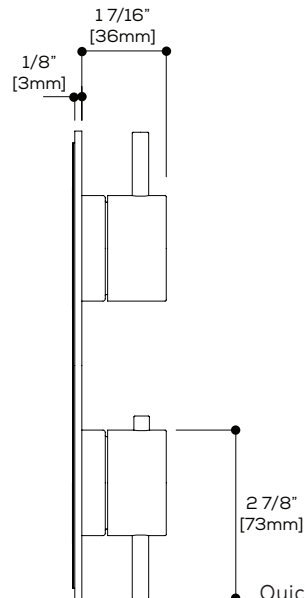

Ceramic cartridges: #ABCA-TH-200 (2-way shared)
 #ABCA-TH-300 (3-way shared)
 #ABCA-TH-2LD (2-way non-shared)
 #ABCA-TH-3LD (3-way non-shared)

FINISHES

Polished chrome (PC) Brushed Nickel PVD (BNVD)
 Electro Black (EBK) Sunset PVD (SUVD)
 White (WH)

CERTIFICATIONS & COMPLIANCE

ASME A112.18.1

CSA B125.1

Quick access to warranty and support:

FEATURES

- 15" round shower arm
- Round flange
- 1/2" NPT male connection

FINISHES

- Polished chrome (PC)
- Brushed Nickel PVD (BNVD)
- Electro Black (EBK)
- Sunset PVD (SUVD)
- White (WH)

ø 9 1/2"
[241mm]

Quick access to warranty
and support:

FEATURES

Solid brass construction
1/2" NPT male connection

FINISHES

Polished chrome (PC)	Brushed Nickel PVD (BNVD)
Electro Black (EBK)	Sunset PVD (SUVD)
White (WH)	