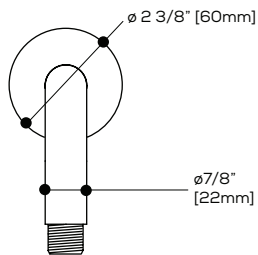

FEATURES

- 15" round shower arm
- Round flange
- 1/2" NPT male connection

FINISHES

- Polished chrome (PC)
- Brushed Nickel PVD (BNVD)
- Electro Black (EBK)
- Sunset PVD (SUVD)
- White (WH)

CERTIFICATIONS & COMPLIANCE

- ASME A112.18.1
- CSA B125.1

Quick access to warranty and support: