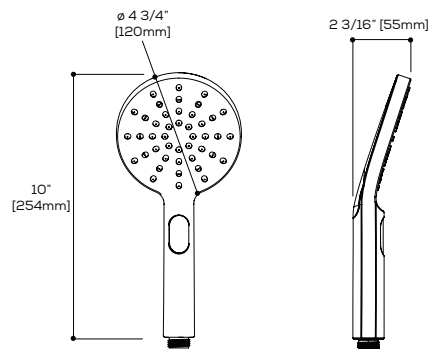

CERTIFICATIONS & COMPLIANCE

ASME A112.18.1	EPA WaterSense®
CSA B125.1	

Quick access to warranty and support: