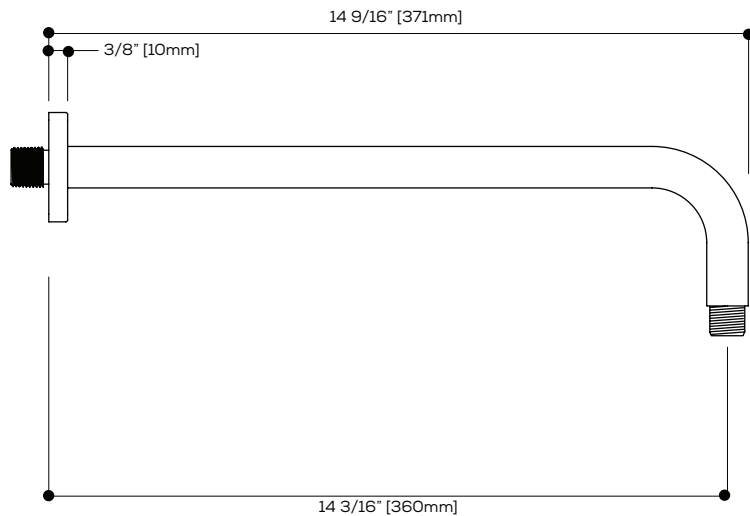

Quick access to warranty and support: