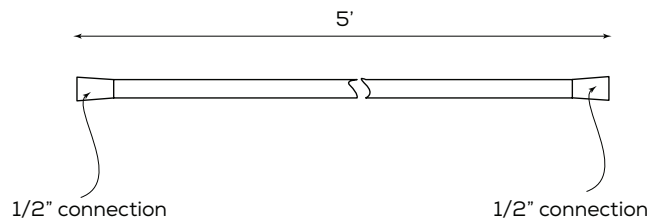

CERTIFICATIONS & COMPLIANCE

ASME A112.18.1	EPA WaterSense®
CSA B125.1	

Quick access to warranty and support: