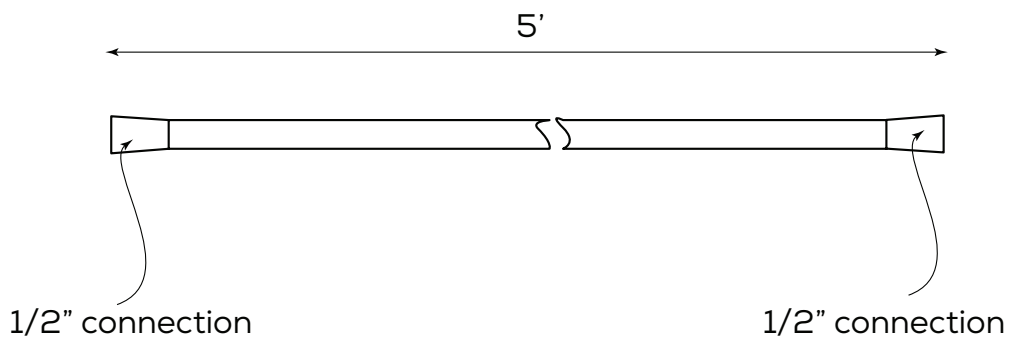

Quick access to warranty
and support: