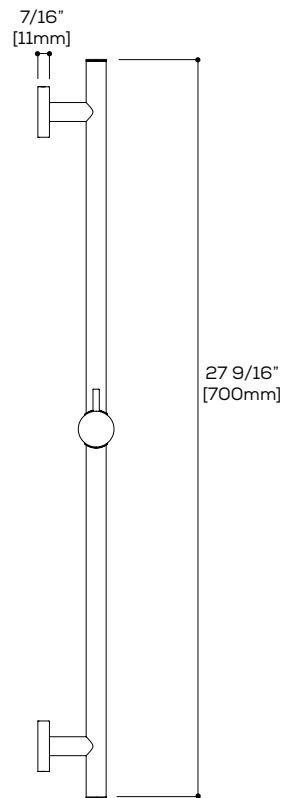

Quick access to warranty
and support: