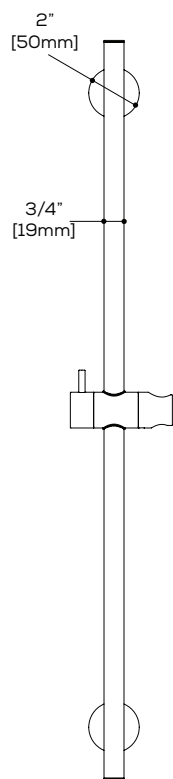

Quick access to warranty
and support: