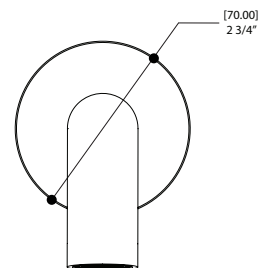

ø 9 1/2"
[241mm]

Quick access to warranty
and support:

FEATURES

Solid brass construction
1/2" NPT male connection

FINISHES

Polished chrome (PC)	Brushed Nickel PVD (BNVD)
Electro Black (EBK)	Sunset PVD (SUVD)
White (WH)	

Quick access to warranty and support:

FEATURES

Round spout without diverter
Solid brass
1/2" slip-fit inlet

FINISHES

Polished chrome (PC) Brushed Nickel PVD (BNVD)
Electro Black (EBK) Sunset PVD (SUVD)
White (WH)

CERTIFICATIONS & COMPLIANCE

ASME A112.18.1 EPA WaterSense®
CSA B125.1

Quick access to warranty
—and support:

FEATURES

Double interlock 5' spiral hose
ANTI TWIST (one end with ball-bearing)
1/2" connections