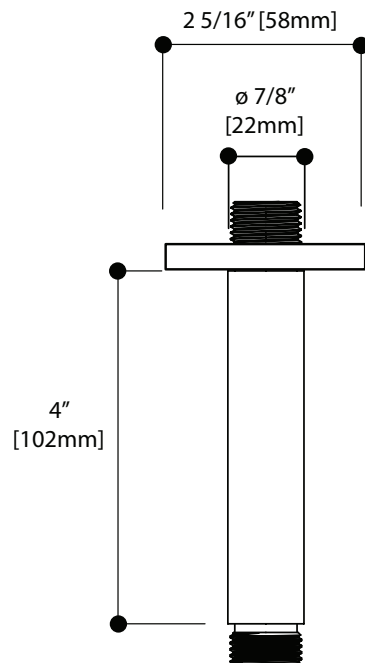

CERTIFICATIONS & COMPLIANCE

ASME A112.18.1

CSA B125.1

Quick access to warranty and support:

FEATURES

- 15" round shower arm
- Round flange
- 1/2" NPT male connection

FINISHES

- Polished chrome (PC)
- Brushed Nickel PVD (BNVD)
- Electro Black (EBK)
- Sunset PVD (SUVD)
- White (WH)

ø 9 1/2"
[241mm]

Quick access to warranty
and support:

FEATURES

Solid brass construction
1/2" NPT male connection

FINISHES

Polished chrome (PC)	Brushed Nickel PVD (BNVD)
Electro Black (EBK)	Sunset PVD (SUVD)
White (WH)	

CERTIFICATIONS & COMPLIANCE

ASME A112.18.1	CSA B125.1
----------------	------------

Quick access to warranty
and support:

FEATURES

Solid brass construction
1/2" NPT female connection
Adjustable flange

FINISHES