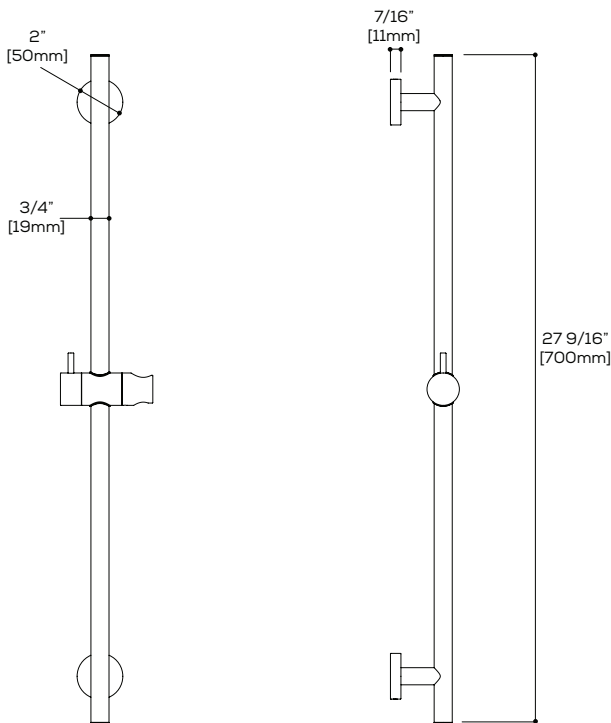

CERTIFICATIONS & COMPLIANCE

ASME A112.18.1	EPA WaterSense®
CSA B125.1	

Quick access to warranty and support: