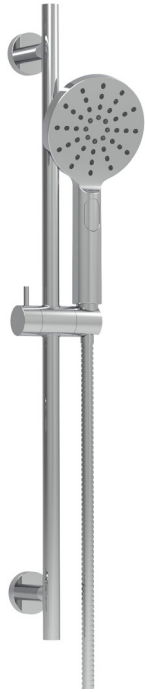

Ceramic cartridges: #ABCA-TH-200 (2-way shared)
 #ABCA-TH-300 (3-way shared)
 #ABCA-TH-2LD (2-way non-shared)
 #ABCA-TH-3LD (3-way non-shared)

FINISHES

Polished chrome (PC) Brushed Nickel PVD (BNVD)
 Electro Black (EBK) Sunset PVD (SUVD)
 White (WH)

CERTIFICATIONS & COMPLIANCE

ASME A112.18.1

CSA B125.1

Quick access to warranty and support:

FEATURES

- 15" round shower arm
- Round flange
- 1/2" NPT male connection

FINISHES

- Polished chrome (PC)
- Brushed Nickel PVD (BNVD)
- Electro Black (EBK)
- Sunset PVD (SUVD)
- White (WH)

FEATURES

Round rail with adjustable metal sliding hook
Metal bar (stainless steel)

FINISHES

Polished chrome (PC)	Brushed Nickel PVD (BNVD)
Electro Black (EBK)	Sunset PVD (SUVD)
White (WH)	

Quick access to warranty
and support:

FEATURES

Round rail with adjustable metal sliding hook
Metal bar (stainless steel)

Double interlock 5' spiral hose

3 functions: rain / rain-mist / jet

Flow rate: 1.8 gpm

FINISHES

Polished chrome (PC)	Brushed Nickel PVD (BNVD)
Electro Black (EBK)	Sunset PVD (SUVD)
White (WH)	