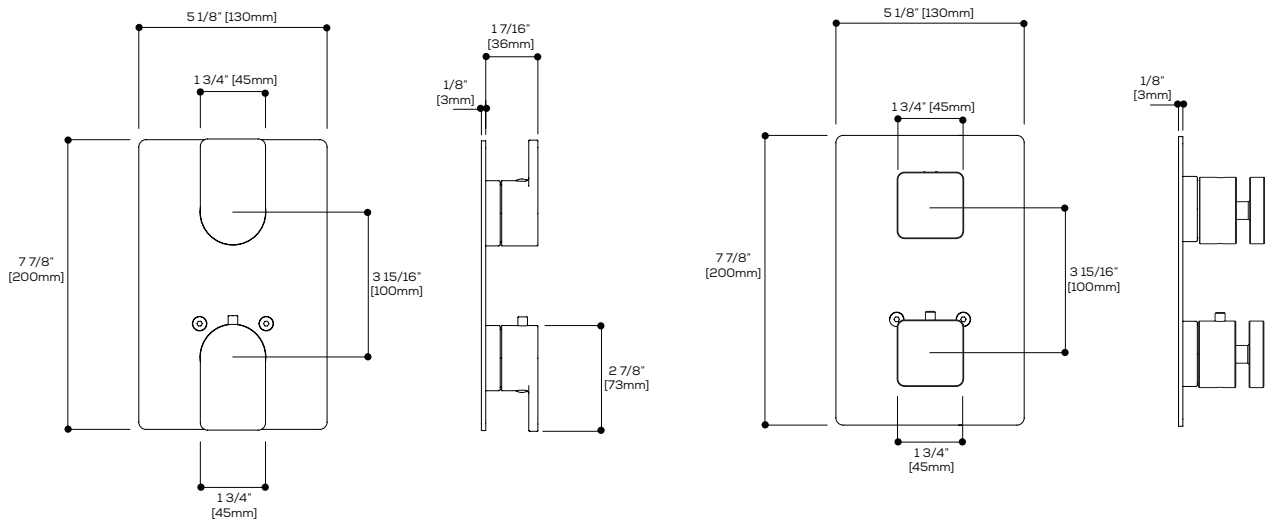

Quick access to warranty
and support: