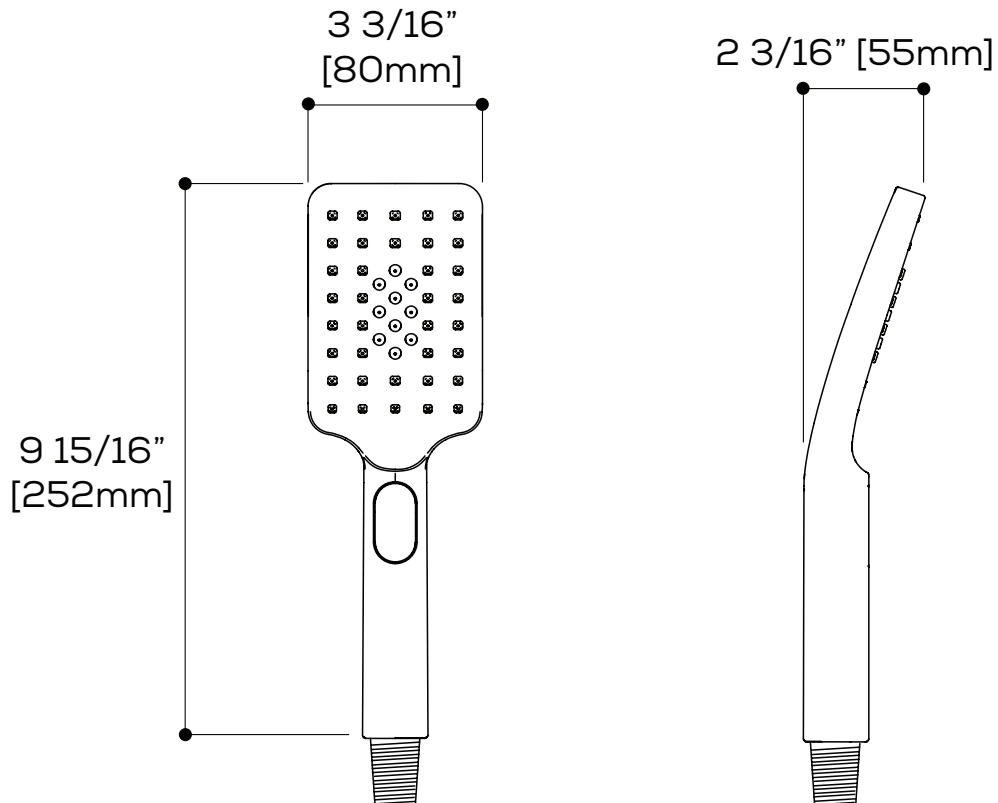

Quick access to warranty and support: