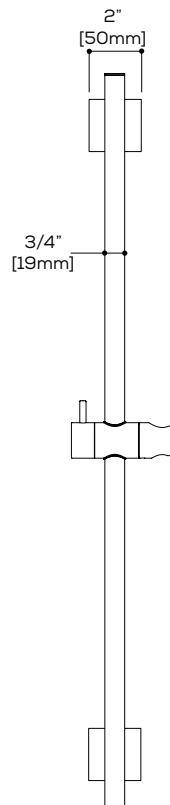

## FEATURES

Round rail with adjustable metal sliding hook  
Metal bar (stainless steel)

## FINISHES

Polished chrome (PC)      Brushed Nickel PVD (BNVD)  
Electro Black (EBK)      Sunset PVD (SUVD)

Quick access to warranty  
and support: