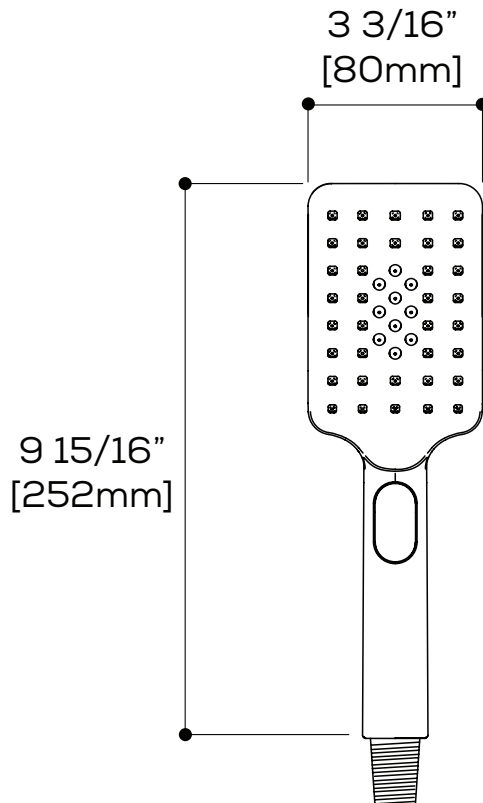

ASME A112.18.1 EPA WaterSense®
CSA B125.1

Quick access to warranty
and support:

FEATURES

Double interlock 5' spiral hose
ANTI TWIST (one end with ball-bearing)
1/2" connections

FINISHES

Polished chrome (PC)	Brushed Nickel PVD (BNVD)
Electro Black (EBK)	Sunset PVD (SUVD)
White (WH)	