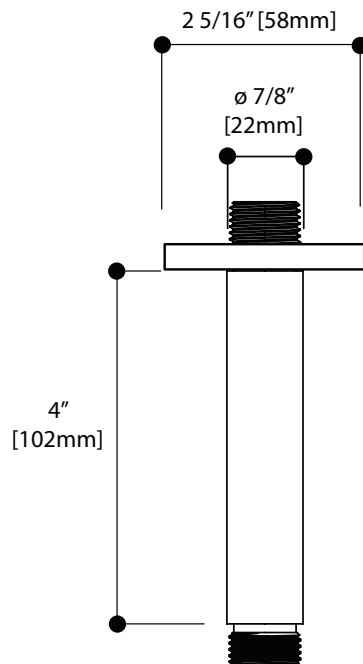

CERTIFICATIONS & COMPLIANCE

- ASME A112.18.1
- CSA B125.1

Quick access to warranty and support:

FEATURES

- 15" round shower arm
- Square flange
- 1/2" NPT male connection

FINISHES

- Polished chrome (PC)
- Brushed Nickel PVD (BNVD)
- Electro Black (EBK)
- Sunset PVD (SUVD)
- White (WH)

FEATURES

Solid brass construction
1/2" NPT male connection

FINISHES

Polished chrome (PC) Brushed Nickel PVD (BNVD)
Electro Black (EBK) Sunset PVD (SUVD)
White (WH)

CERTIFICATIONS & COMPLIANCE

ASME A112.18.1 CSA B125.1

Quick access to warranty
and support:

FEATURES

Solid brass construction
1/2" NPT female connection
Adjustable flange

FINISHES

Polished chrome (PC)	Brushed Nickel PVD (BNVD)
Electro Black (EBK)	Sunset PVD (SUVD)
White (WH)	