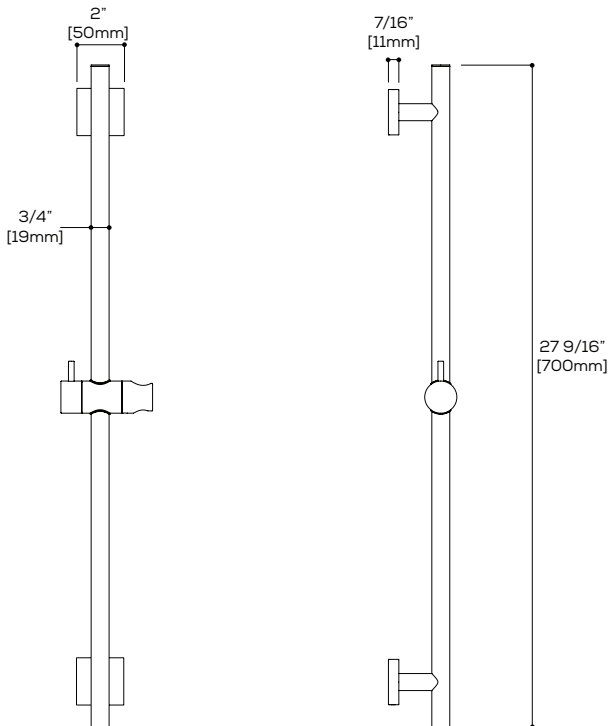

CERTIFICATIONS & COMPLIANCE

ASME A112.18.1   CSA B125.1

Quick access to warranty and support: