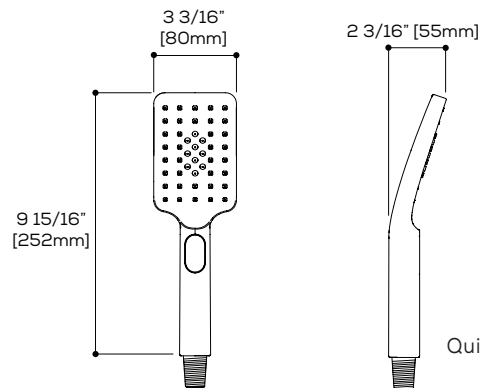

CERTIFICATIONS & COMPLIANCE

ASME A112.18.1   CSA B125.1

Quick access to warranty and support: