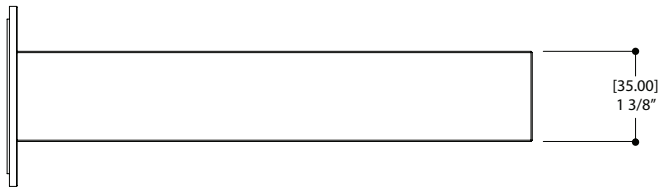

FEATURES

Crystal clear water flow
Solid brass
1/2" slip-fit inlet

FINISHES

Polished chrome (PC)   Brushed Nickel PVD (BNVD)
Electro Black (EBK)   Sunset PVD (SUVD)

Quick access to warranty and support: