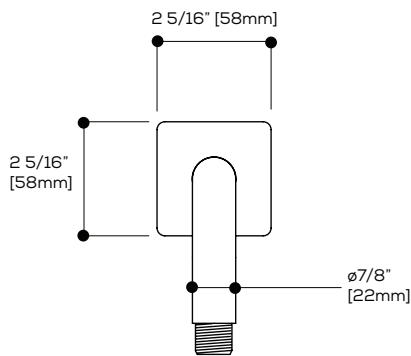

CERTIFICATIONS & COMPLIANCE

- ASME A112.18.1
- CSA B125.1

Quick access to warranty and support:

FEATURES

- 15" round shower arm
- Square flange
- 1/2" NPT male connection

FINISHES

- Polished chrome (PC)
- Brushed Nickel PVD (BNVD)
- Electro Black (EBK)
- Sunset PVD (SUVD)
- White (WH)

CERTIFICATIONS & COMPLIANCE

- ASME A112.18.1
- CSA B125.1

Quick access to warranty and support:

FEATURES

Stainless-steel construction
Contemporary style
Silicone spray nozzles for easy cleaning
1/2" female connection

FEATURES

Solid brass construction
1/2" NPT male connection

FINISHES

Polished chrome (PC) Brushed Nickel PVD (BNVD)
Electro Black (EBK) Sunset PVD (SUVD)
White (WH)

CERTIFICATIONS & COMPLIANCE

ASME A112.18.1 CSA B125.1

Quick access to warranty
and support:

FEATURES

Solid brass construction
1/2" NPT female connection
Adjustable flange

FINISHES

Polished chrome (PC)	Brushed Nickel PVD (BNVD)
Electro Black (EBK)	Sunset PVD (SUVD)
White (WH)	