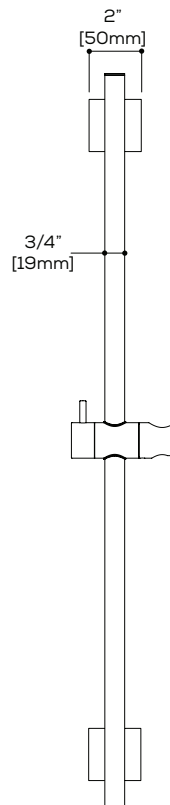

Quick access to warranty
and support: