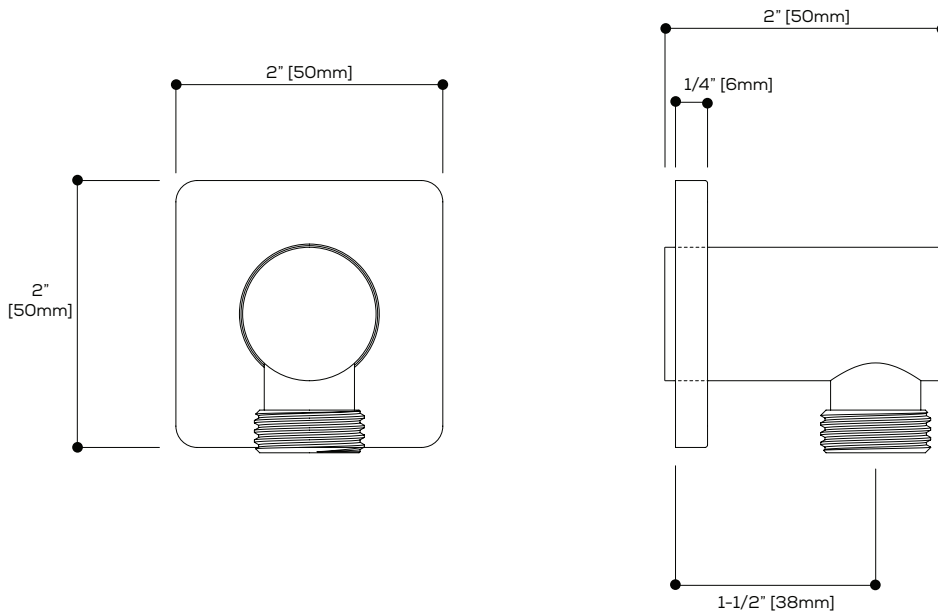

Quick access to warranty
and support: