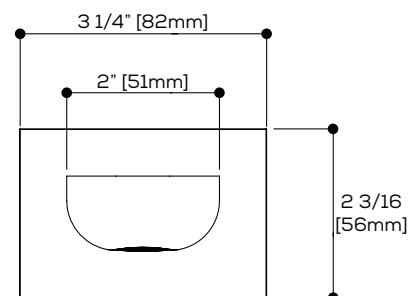

FEATURES

Crystal clear water flow
Solid brass
1/2" slip-fit inlet

FINISHES

Polished chrome (PC)   Brushed Nickel PVD (BNVD)
Electro Black (EBK)   Sunset PVD (SUVD)

Quick access to warranty
and support: