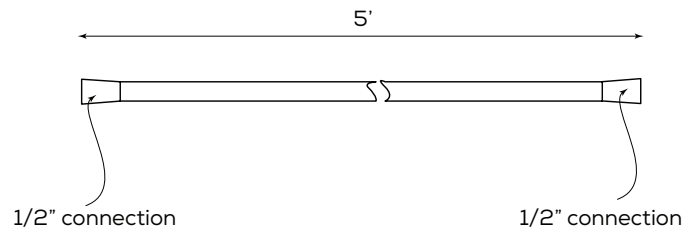

CERTIFICATIONS & COMPLIANCE

ASME A112.18.1   CSA B125.1

Quick access to warranty and support: