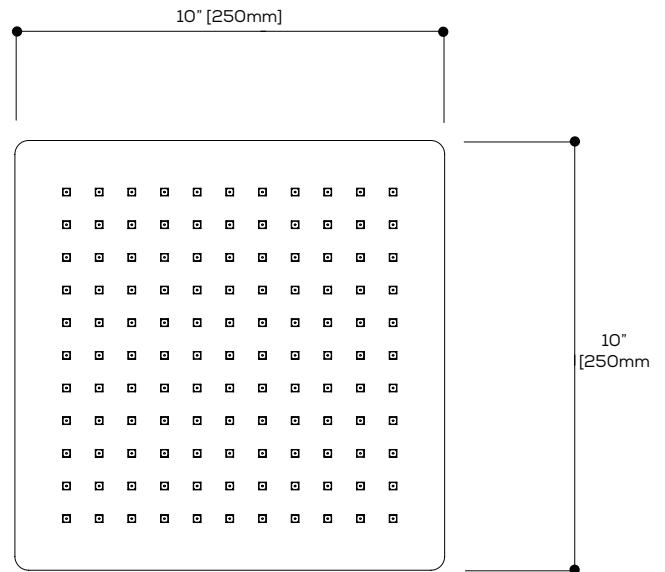

Quick access to warranty
and support: