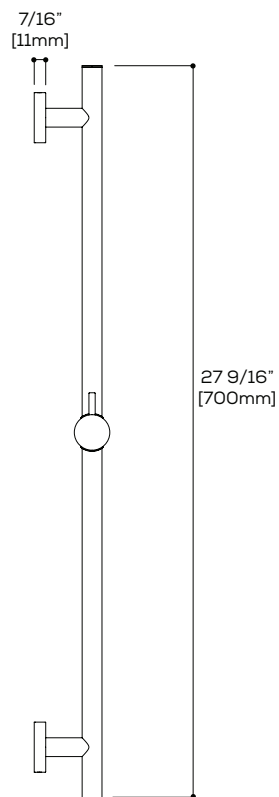

Quick access to warranty
and support: