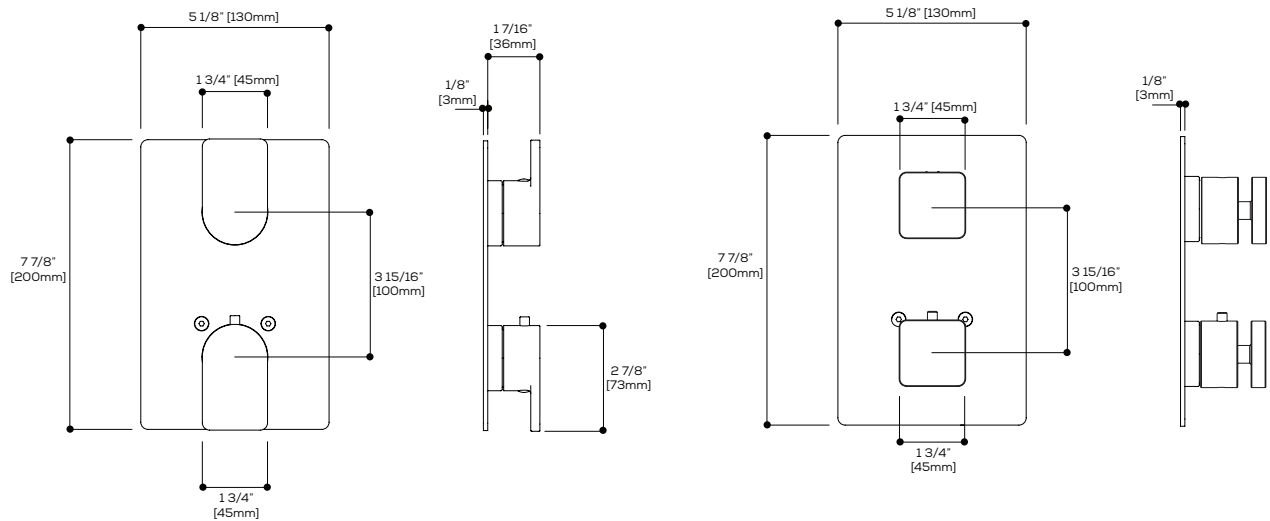

Quick access to warranty and support: