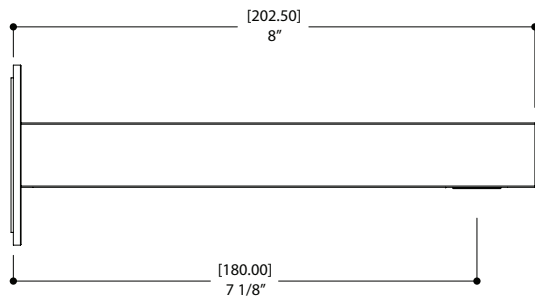

FEATURES

Crystal clear water flow
Solid brass
1/2" slip-fit inlet

FINISHES

Polished chrome (PC)   Brushed Nickel PVD (BNVD)
Electro Black (EBK)   Sunset PVD (SUVD)

Quick access to warranty and support: