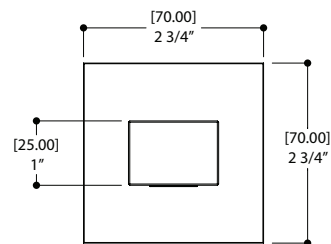

FEATURES

Crystal clear water flow
Solid brass
1/2" slip-fit inlet

FINISHES

Polished chrome (PC)   Brushed Nickel PVD (BNVD)
Electro Black (EBK)   Sunset PVD (SUVD)