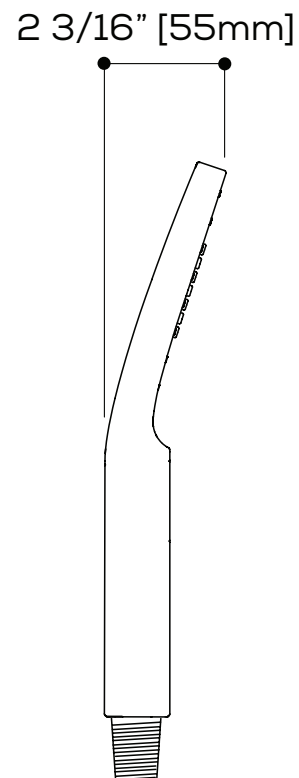

CERTIFICATIONS & COMPLIANCE

- ASME A112.18.1
- CSA B125.1

Quick access to warranty and support:

FEATURES

- 15" round shower arm
- Square flange
- 1/2" NPT male connection

FINISHES

- Polished chrome (PC)
- Brushed Nickel PVD (BNVD)
- Electro Black (EBK)
- Sunset PVD (SUVD)
- White (WH)

ASME A112.18.1 EPA WaterSense®
CSA B125.1

Quick access to warranty
and support:

FEATURES

Double interlock 5' spiral hose
ANTI TWIST (one end with ball-bearing)
1/2" connections

FINISHES

Polished chrome (PC)	Brushed Nickel PVD (BNVD)
Electro Black (EBK)	Sunset PVD (SUVD)
White (WH)	