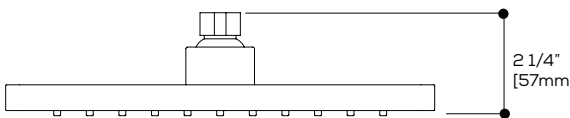

CERTIFICATIONS & COMPLIANCE

ASME A112.18.1   EPA WaterSense®
CSA B125.1