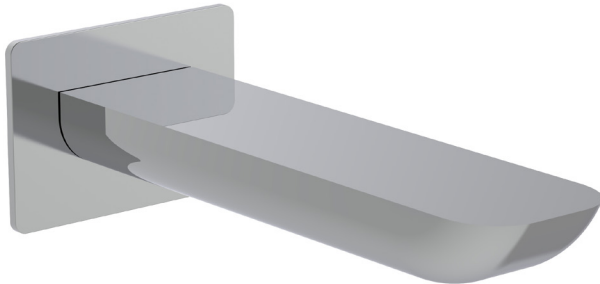

FEATURES

- Square solid metal trim set
- Single handle temperature control
- Fluehs German-made diverter cartridge included
- 2 sets of handles included
- XPress thermostatic valve not included (#90801)

Quick access to warranty
and support:

FEATURES

Solid brass construction
1/2" NPT female connection
Adjustable flange

FINISHES

Polished chrome (PC)	Brushed Nickel PVD (BNVD)
Electro Black (EBK)	Sunset PVD (SUVD)
White (WH)	

FINISHES

Polished chrome (PC)	Brushed Nickel PVD (BNVD)
Electro Black (EBK)	Sunset PVD (SUVD)

Quick access to warranty
and support:

FEATURES

Crystal clear water flow
Solid brass
1/2" slip-fit inlet

FINISHES

Polished chrome (PC) Brushed Nickel PVD (BNVD)
Electro Black (EBK) Sunset PVD (SUVD)

Quick access to warranty and support:

FEATURES

Crystal clear water flow
Solid brass
1/2" slip-fit inlet

FINISHES

Polished chrome (PC) Brushed Nickel PVD (BNVD)
Electro Black (EBK) Sunset PVD (SUVD)