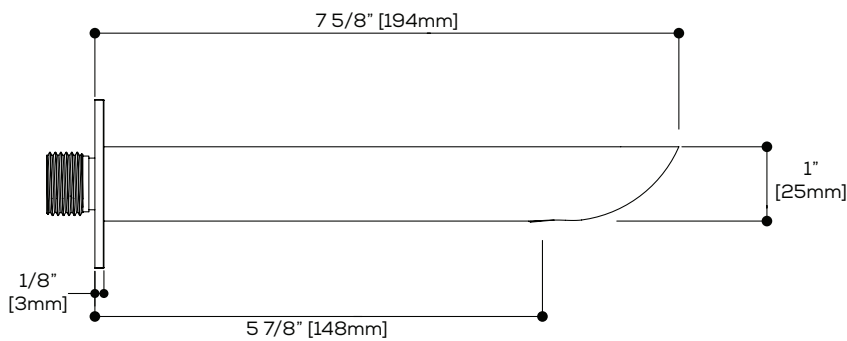

FEATURES

Crystal clear water flow
Solid brass
1/2" slip-fit inlet

FINISHES

Polished chrome (PC)   Brushed Nickel PVD (BNVD)
Electro Black (EBK)   Sunset PVD (SUVD)

Quick access to warranty
and support: