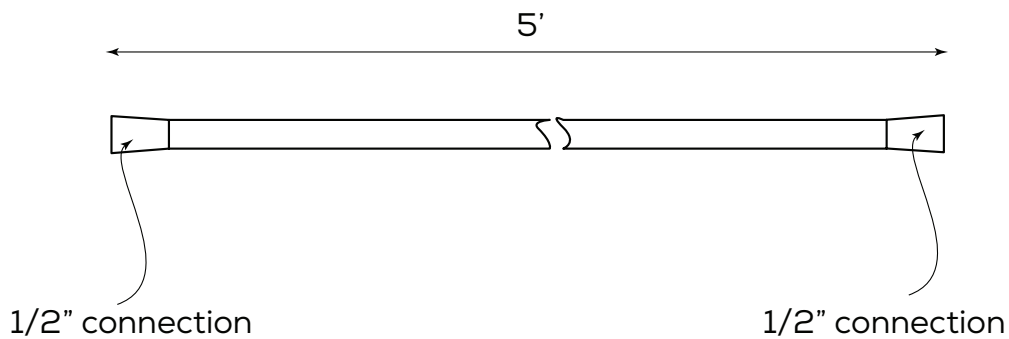

ASME A112.18.1 EPA WaterSense®
CSA B125.1

Quick access to warranty
and support:

FEATURES

Double interlock 5' spiral hose
ANTI TWIST (one end with ball-bearing)
1/2" connections

FINISHES

Polished chrome (PC)	Brushed Nickel PVD (BNVD)
Electro Black (EBK)	Sunset PVD (SUVD)
White (WH)	

CERTIFICATIONS & COMPLIANCE

ASME A112.18.1	CSA B125.1
----------------	------------

Quick access to warranty
and support:

FEATURES

Double interlock 5' spiral hose
ANTI TWIST (one end with ball-bearing)
1/2" connections