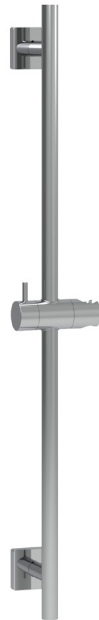

FEATURES

Round rail with adjustable metal sliding hook
Metal bar (stainless steel)

FINISHES

Polished chrome (PC)	Brushed Nickel PVD (BNVD)
Electro Black (EBK)	Sunset PVD (SUVD)