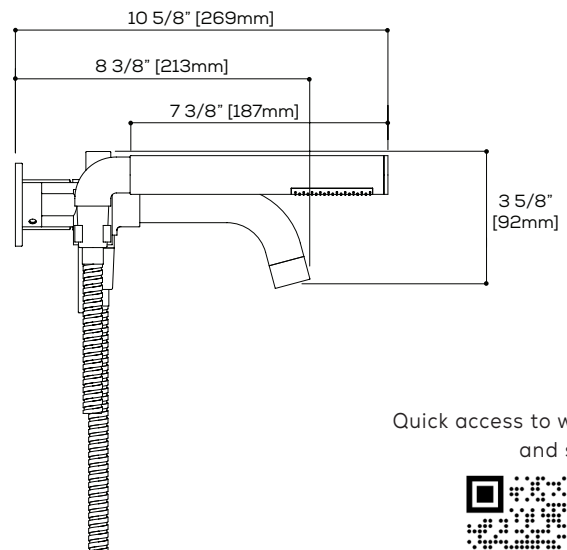

Quick access to warranty and support: