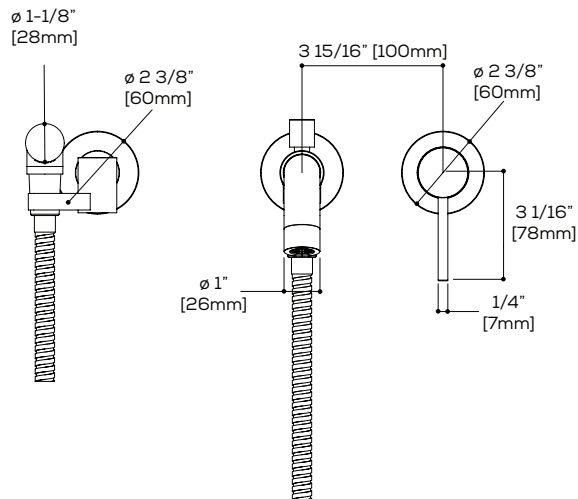

Quick access to warranty and support: