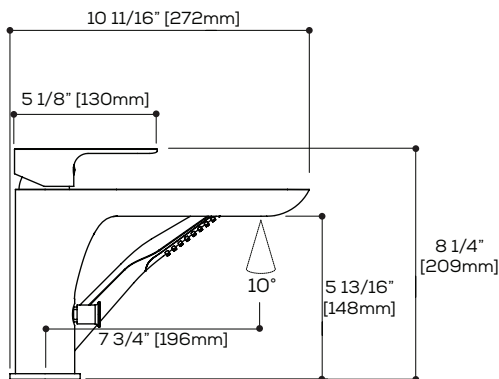

CERTIFICATIONS & COMPLIANCE

- ASME A112.18.1
- EPA WaterSense® (Handshower)
- CSA B125.1
- ADA

Quick access to warranty and support: