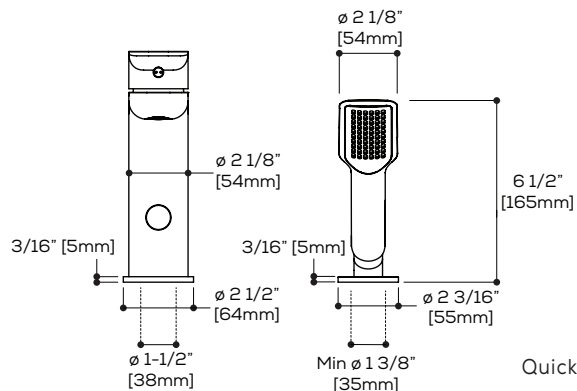

CERTIFICATIONS & COMPLIANCE

- ASME A112.18.1
- EPA WaterSense® (Handshower)
- CSA B125.1
- ADA

Quick access to warranty and support: