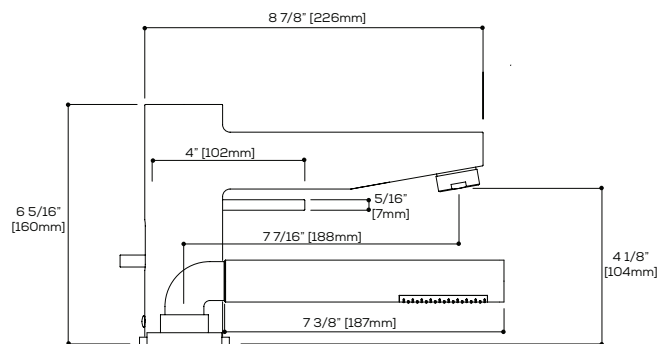

CERTIFICATIONS & COMPLIANCE

ASME A112.18.1   EPA WaterSense® (handshower)
CSA B125.1   ADA

Quick access to warranty
and support: