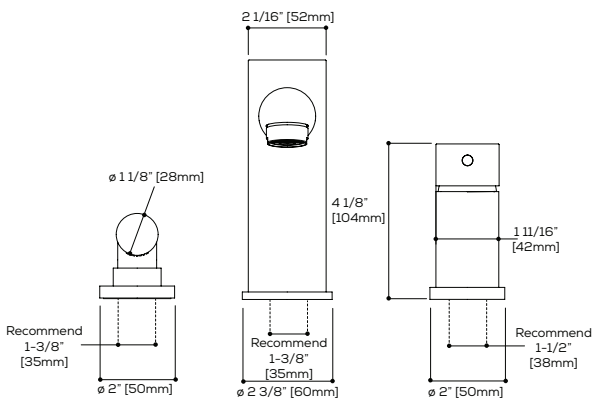

CERTIFICATIONS & COMPLIANCE

ASME A112.18.1   EPA WaterSense® (handshower)
CSA B125.1   ADA

Quick access to warranty
and support: