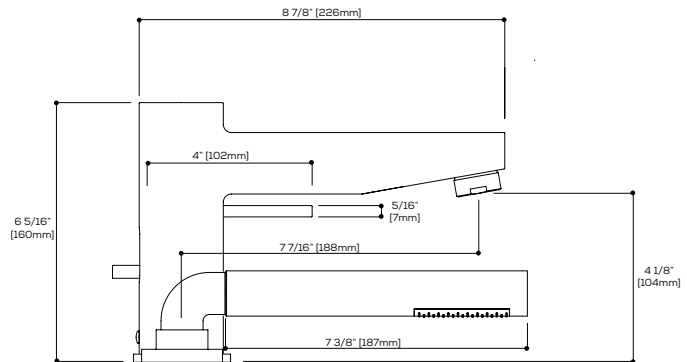

Quick access to warranty
and support: