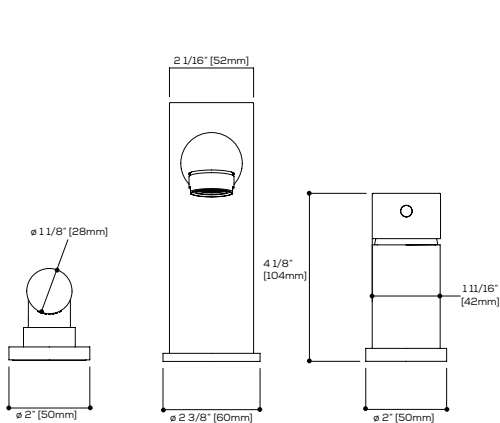

Quick access to warranty
and support: