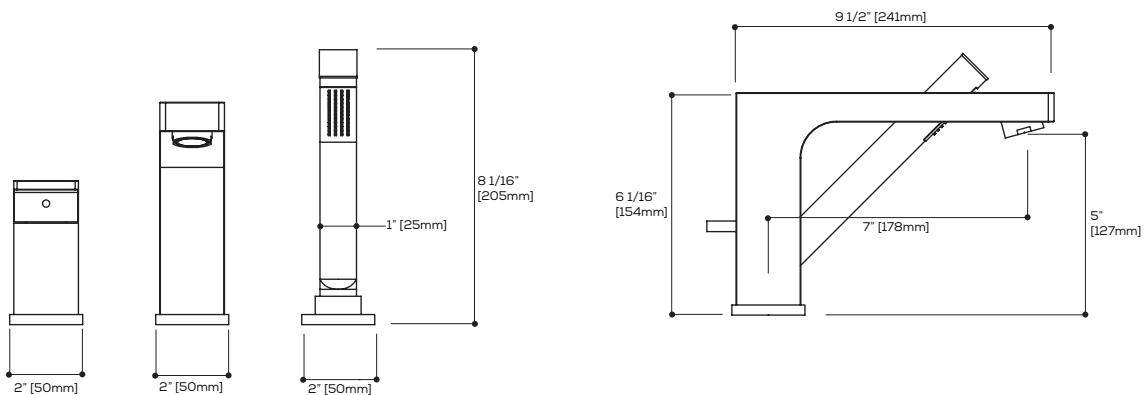

CERTIFICATIONS & COMPLIANCE

- ASME A112.18.1
- EPA WaterSense® (Handshower)
- CSA B125.1
- ADA

Quick access to warranty and support: