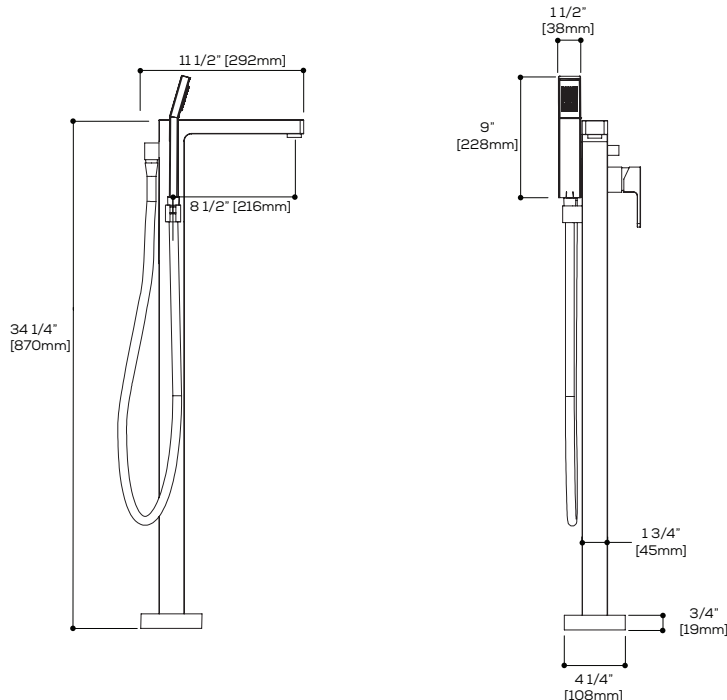

CERTIFICATIONS & COMPLIANCE

ASME A112.18.1   EPA WaterSense® (Handshower)
CSA B125.1   ADA

Quick access to warranty
and support: