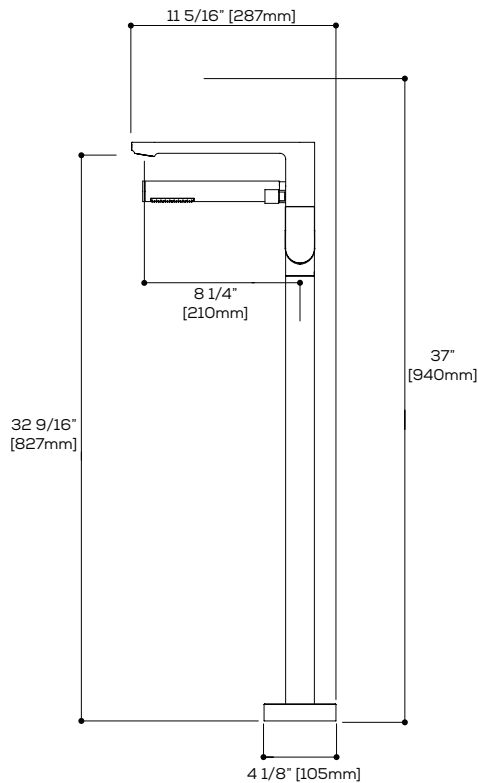

CERTIFICATIONS & COMPLIANCE

ASME A112.18.1
CSA B125.1

EPA WaterSense® (Handshower)
ADA

Quick access to warranty and support: