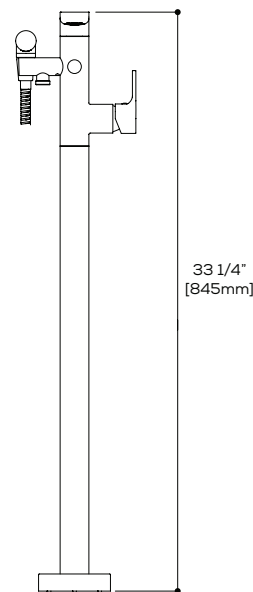

CERTIFICATIONS & COMPLIANCE

ASME A112.18.1
CSA B125.1

EPA WaterSense® (Handshower)
ADA

Quick access to warranty and support: