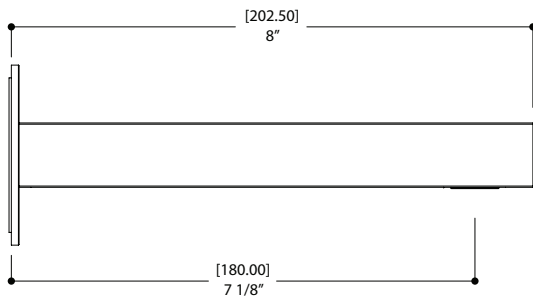

FEATURES

Crystal clear water flow
Solid brass
1/2" slip-fit inlet

FINISHES

Polished chrome (PC) Brushed Nickel PVD (BNVD)
Electro Black (EBK) Sunset PVD (SUVD)

Quick access to warranty and support: