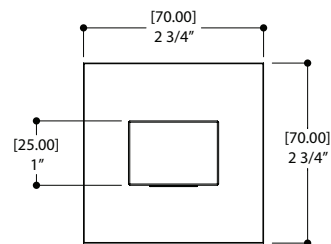

FEATURES

Crystal clear water flow
Solid brass
1/2" slip-fit inlet

FINISHES

Polished chrome (PC) Brushed Nickel PVD (BNVD)
Electro Black (EBK) Sunset PVD (SUVD)

Quick access to warranty and support: