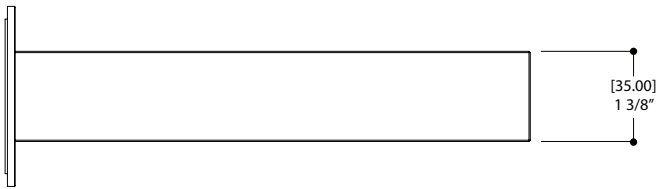

FEATURES

Crystal clear water flow
Solid brass
1/2" slip-fit inlet

FINISHES

Polished chrome (PC) Brushed Nickel PVD (BNVD)
Electro Black (EBK) Sunset PVD (SUVD)

Quick access to warranty and support: