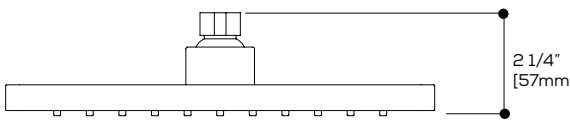

CERTIFICATIONS & COMPLIANCE

- ASME A112.18.1
- EPA WaterSense®
- CSA B125.1