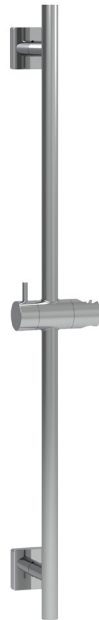

FEATURES

Round rail with adjustable metal sliding hook
Metal bar (stainless steel)

FINISHES

Polished chrome (PC)   Brushed Nickel PVD (BNVD)
Electro Black (EBK)   Sunset PVD (SUVD)