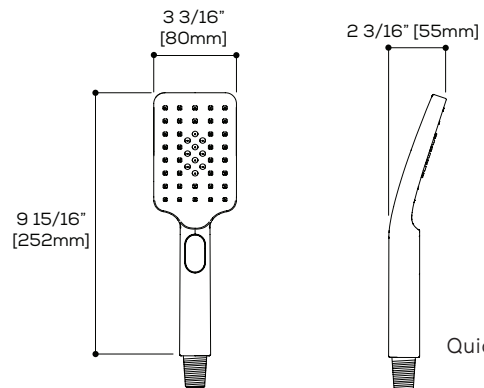

CERTIFICATIONS & COMPLIANCE

ASME A112.18.1   CSA B125.1

Quick access to warranty and support: