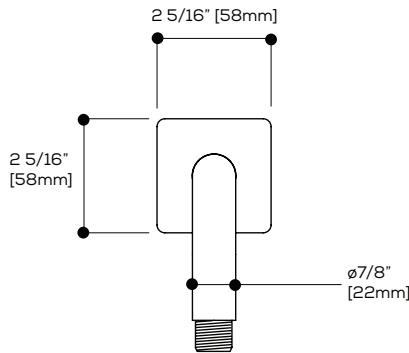

Quick access to warranty and support: