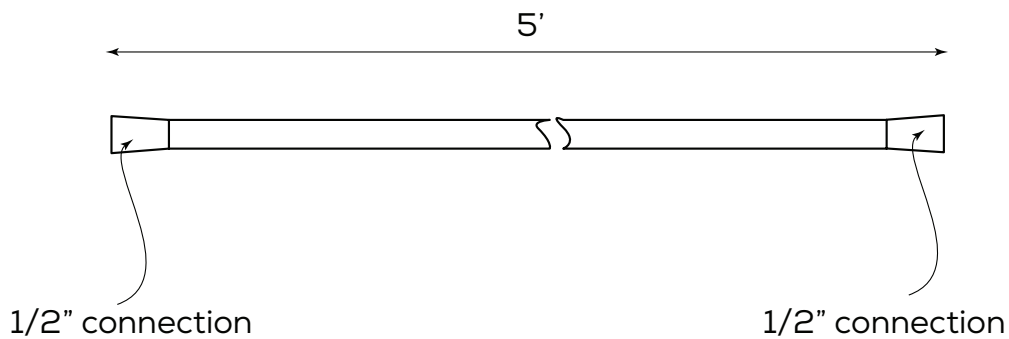

Quick access to warranty
and support: