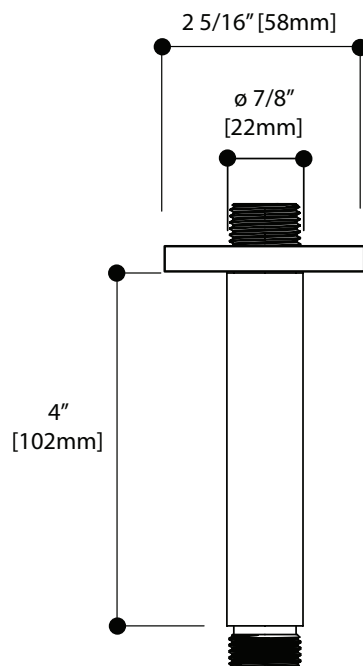

Quick access to warranty
and support: