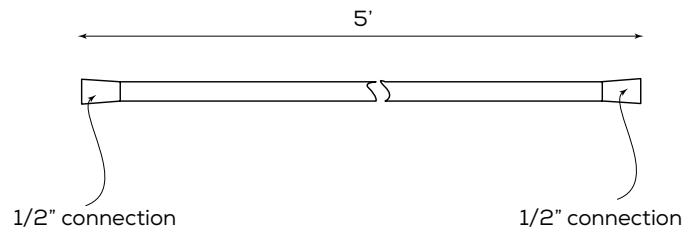

CERTIFICATIONS & COMPLIANCE

ASME A112.18.1   CSA B125.1

Quick access to warranty and support: