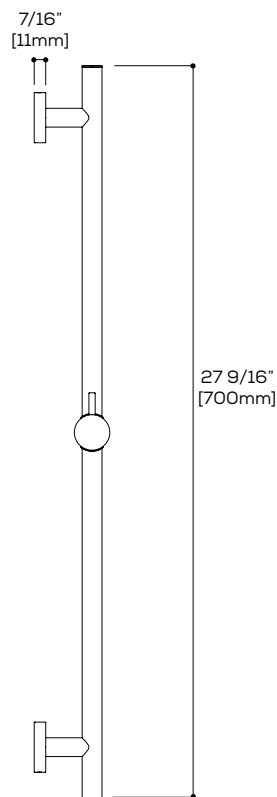

Quick access to warranty
and support: